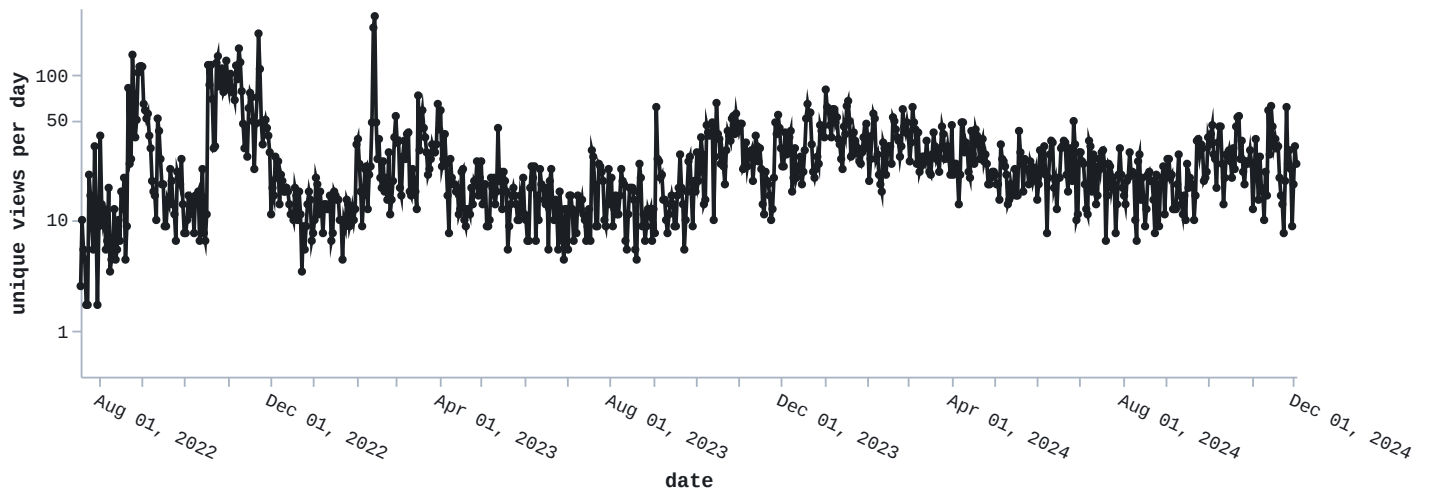

Statistics for instill-ai/instill-core

Generated for [instill-ai/instill-core](#) with [jgehrcke/github-repo-stats](#) at 2024-12-03 23:03 UTC.

Table of contents:

- [Views](#)
- [Clones](#)
- [Stargazers](#)
- [Forks](#)
- [Top referrers and paths](#)

Views

Unique visitors