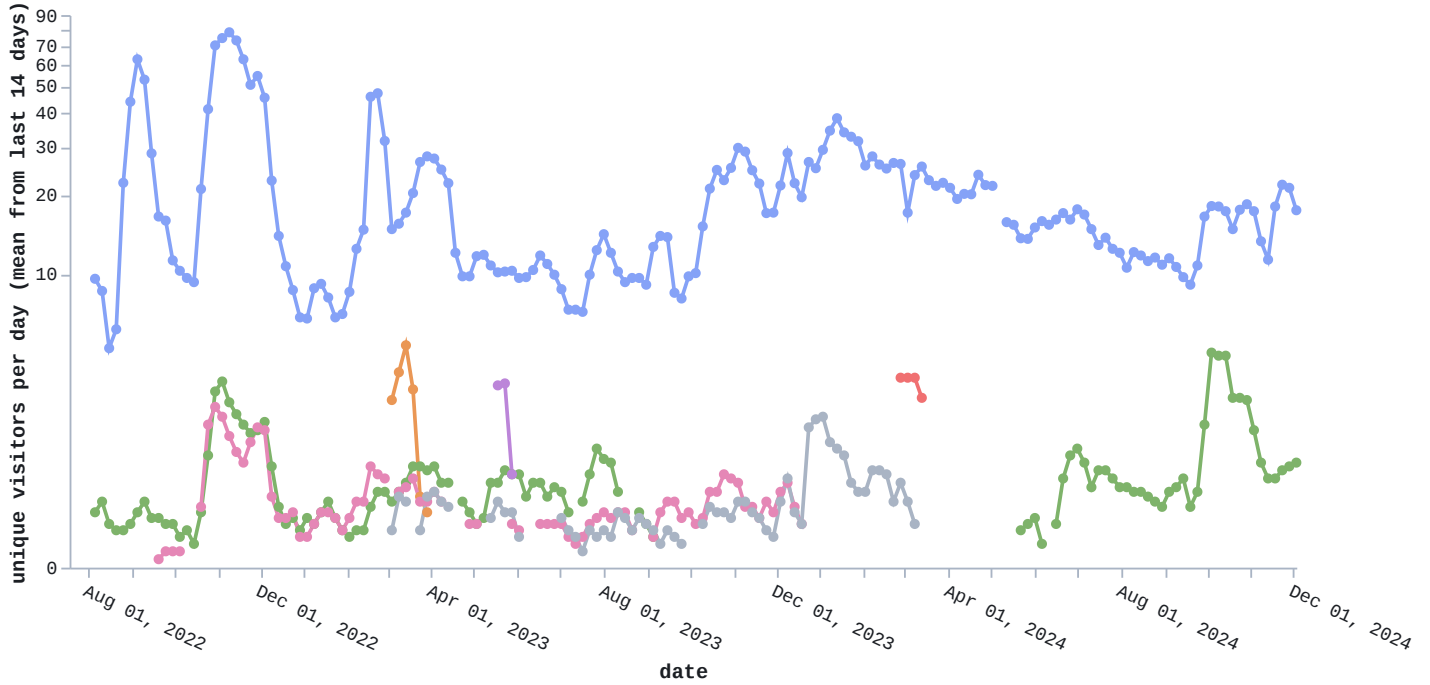

Total clones

Cumulative: 93190

Stargazers

Each data point corresponds to at least one stargazer event. The time resolution is one day.

Note: this plot shows a larger time frame than the view/clone plots above because the star/fork data contains earlier samples.

Forks

Each data point corresponds to at least one fork event. The time resolution is one day.

Note: this plot shows a larger time frame than the view/clone plots above because the star/fork data contains earlier samples.

Top referrers and paths

Note: Each data point in the plots shown below is influenced by the 14 days leading up to it. Each data point is the arithmetic mean of the “unique visitors per day” metric, built from a time window of 14 days width, and plotted at the right edge of that very time window. That is, these plots respond slowly to change (narrow peaks are smoothed out).

Top paths

Legend:

- instill-core
- instill-core/releases/tag...
- instill-core/issues
- core
- instill-core/releases/tag...
- instill-core/tree/main/ex...
- instill-core/tree/main/ch...

Top 15 paths: 01: instill-core , 02: instill-core/releases/tag/v0.7.0-alpha , 03: instill-core/issues , 04: core , 05: instill-core/releases/tag/v0.9.3-alpha , 06: instill-core/tree/main/examples , 07: instill-core/tree/main/charts/instill-core , 08: instill-core/tree/main/protocol , 09: instill-core/blob/main/LICENSE , 10: instill-core/pulls , 11: instill-core/tree/main/asset/lib , 12: instill-core/tree/main/release-please , 13: instill-core/issues/1133 , 14: instill-core/issues/1117 , 15: instill-core/releases