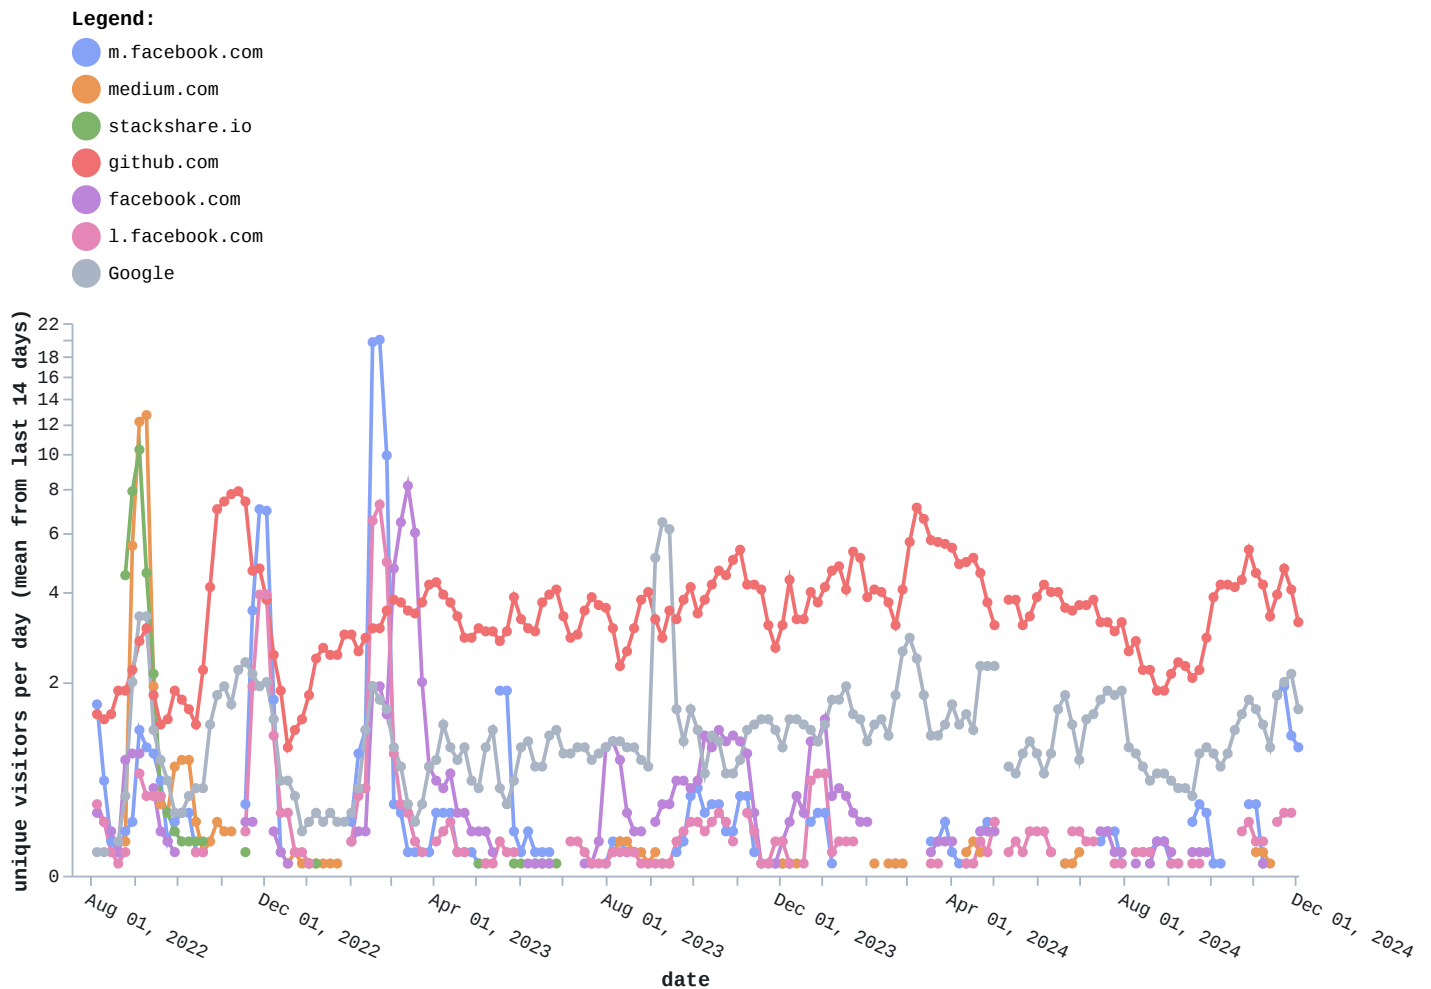

Top referrers and paths

Note: Each data point in the plots shown below is influenced by the 14 days leading up to it. Each data point is the arithmetic mean of the “unique visitors per day” metric, built from a time window of 14 days width, and plotted at the right edge of that very time window. That is, these plots respond slowly to change (narrow peaks are smoothed out).

Top referrers

Top 15 referrers: 01: m.facebook.com , 02: medium.com , 03: stackshare.io , 04: github.com , 05: facebook.com , 06: l.facebook.com , 07: Google , 08: mail.google.com , 09: com.google.android.gm , 10: lm.facebook.com , 11: news.ycombinator.com , 12: mail.qq.com , 13: forms.clickup.com , 14: linkedin.com , 15: instill.tech

Top paths