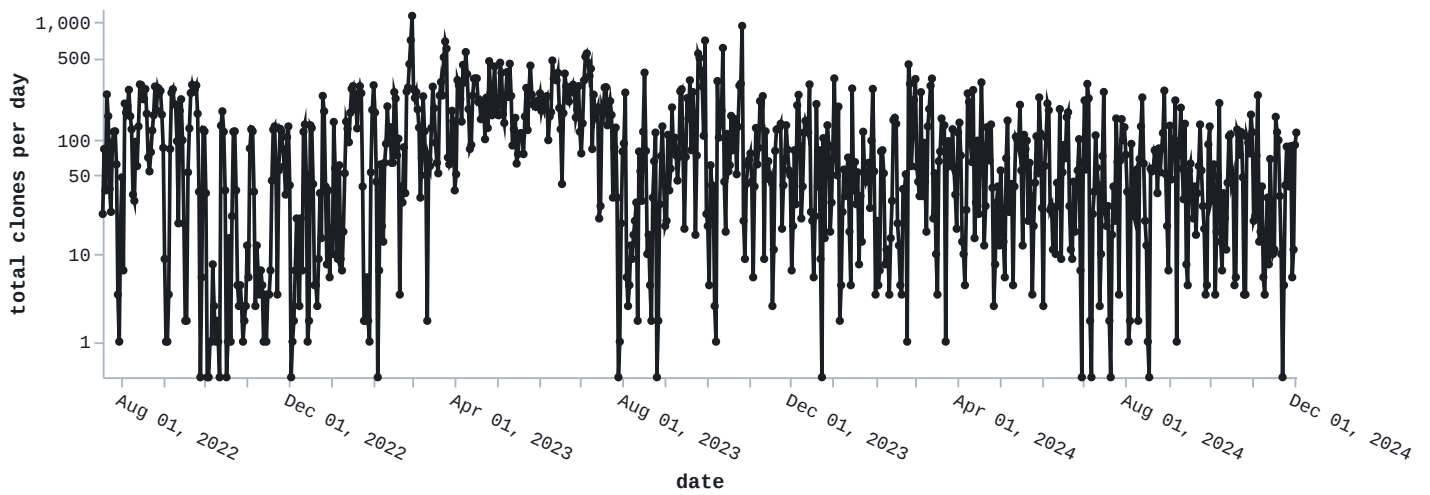

Views

Unique visitors

Cumulative: 23624

Total views

Cumulative: 67287

Clones

Unique cloners

Cumulative: 25758

Total clones

Cumulative: 93190

Stargazers

Each data point corresponds to at least one stargazer event. The time resolution is one day.

Note: this plot shows a larger time frame than the view/clone plots above because the star/fork data contains earlier samples.

Forks

Each data point corresponds to at least one fork event. The time resolution is one day.

Note: this plot shows a larger time frame than the view/clone plots above because the star/fork data contains earlier samples.

Top referrers and paths

Note: Each data point in the plots shown below is influenced by the 14 days leading up to it. Each data point is the arithmetic mean of the “unique visitors per day” metric, built from a time window of 14 days width, and plotted at the right edge of that very time window. That is, these plots respond slowly to change (narrow peaks are smoothed out).