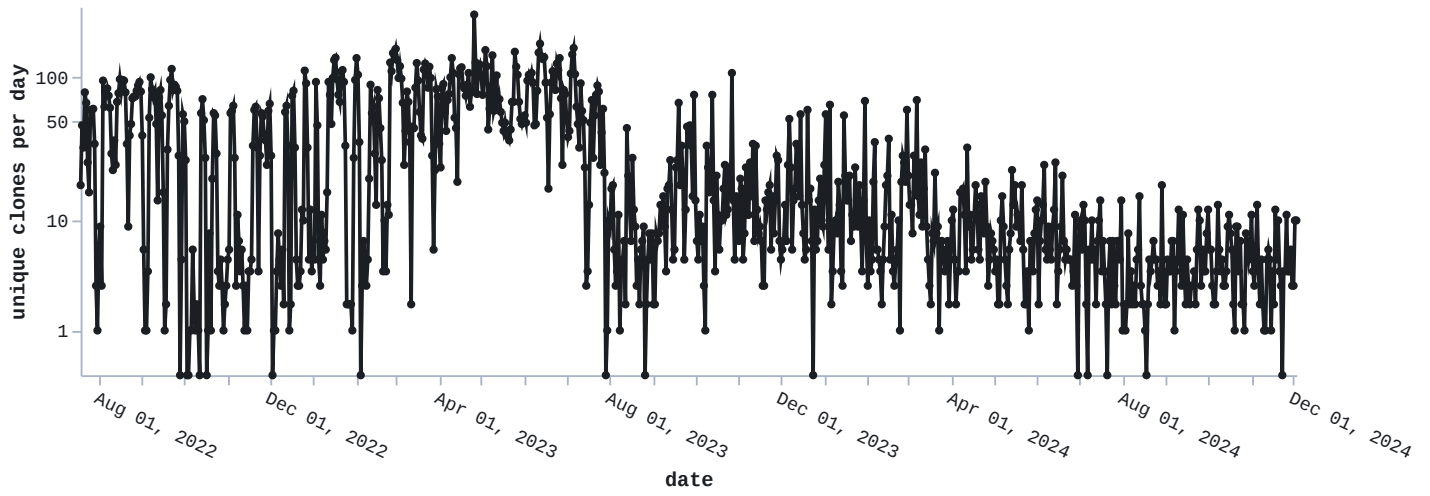

Views

Unique visitors

Cumulative: 23624

Total views

Cumulative: 67287

Clones

Unique cloners

Cumulative: 25758

Total clones

Cumulative: 93190

Stargazers

Each data point corresponds to at least one stargazer event. The time resolution is one day.

Note: this plot shows a larger time frame than the view/clone plots above because the star/fork data contains earlier samples.

Forks

Each data point corresponds to at least one fork event. The time resolution is one day.

Note: this plot shows a larger time frame than the view/clone plots above because the star/fork data contains earlier samples.

Top referrers and paths

Note: Each data point in the plots shown below is influenced by the 14 days leading up to it. Each data point is the arithmetic mean of the “unique visitors per day” metric, built from a time window of 14 days width, and plotted at the right edge of that very time window. That is, these plots respond slowly to change (narrow peaks are smoothed out).